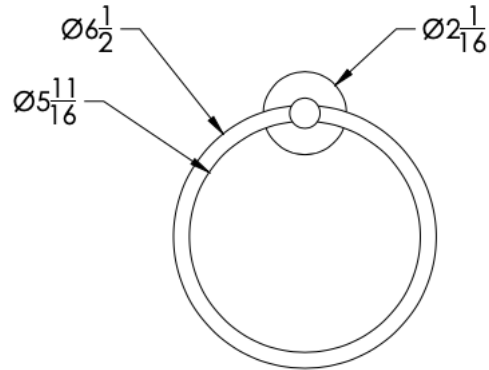

COLLECTION ARGYLE

TOWEL RING

Model	Product	Finishes Available
ARG-TWR3	Towel Ring	Multiple finishes available. Over 23 finishes to choose from.

FINISHES			
	Polished (-P)	Antique Copper (-ACOP)	Polished Gold (-PGLD)
	Brushed (-B)	Polished Brass (-PBRS)	Brushed Copper (-BCOP)
	Brushed Gold (-BGLD)	Matte White (-WHT)	Brushed Rose Gold (-BRGD)
	Matte Black (-BLK)	Brushed Modern Bronze (-BMBRZ)	Brushed Black (-BRBLK)
	Oil Rubbed Bronze (-ORB)	Glossy White (-GWHT)	Polished Black (-PBLK)
	Brushed Brass (-BBRS)	Polished Rose Gold (-PRGD)	Antique Nickel (-ANKL)
	Brushed Bronze (-BBRZ)	Unlacquered Brass (-UBRS)	Black Nickel (-NKBL)
	Antique Brass (-ABRS)	Polished Nickel (-PNKL)	

Dimensions in inches

FRONT

TOP

SIDE

NOTE: Dimensions subject to change without notice.